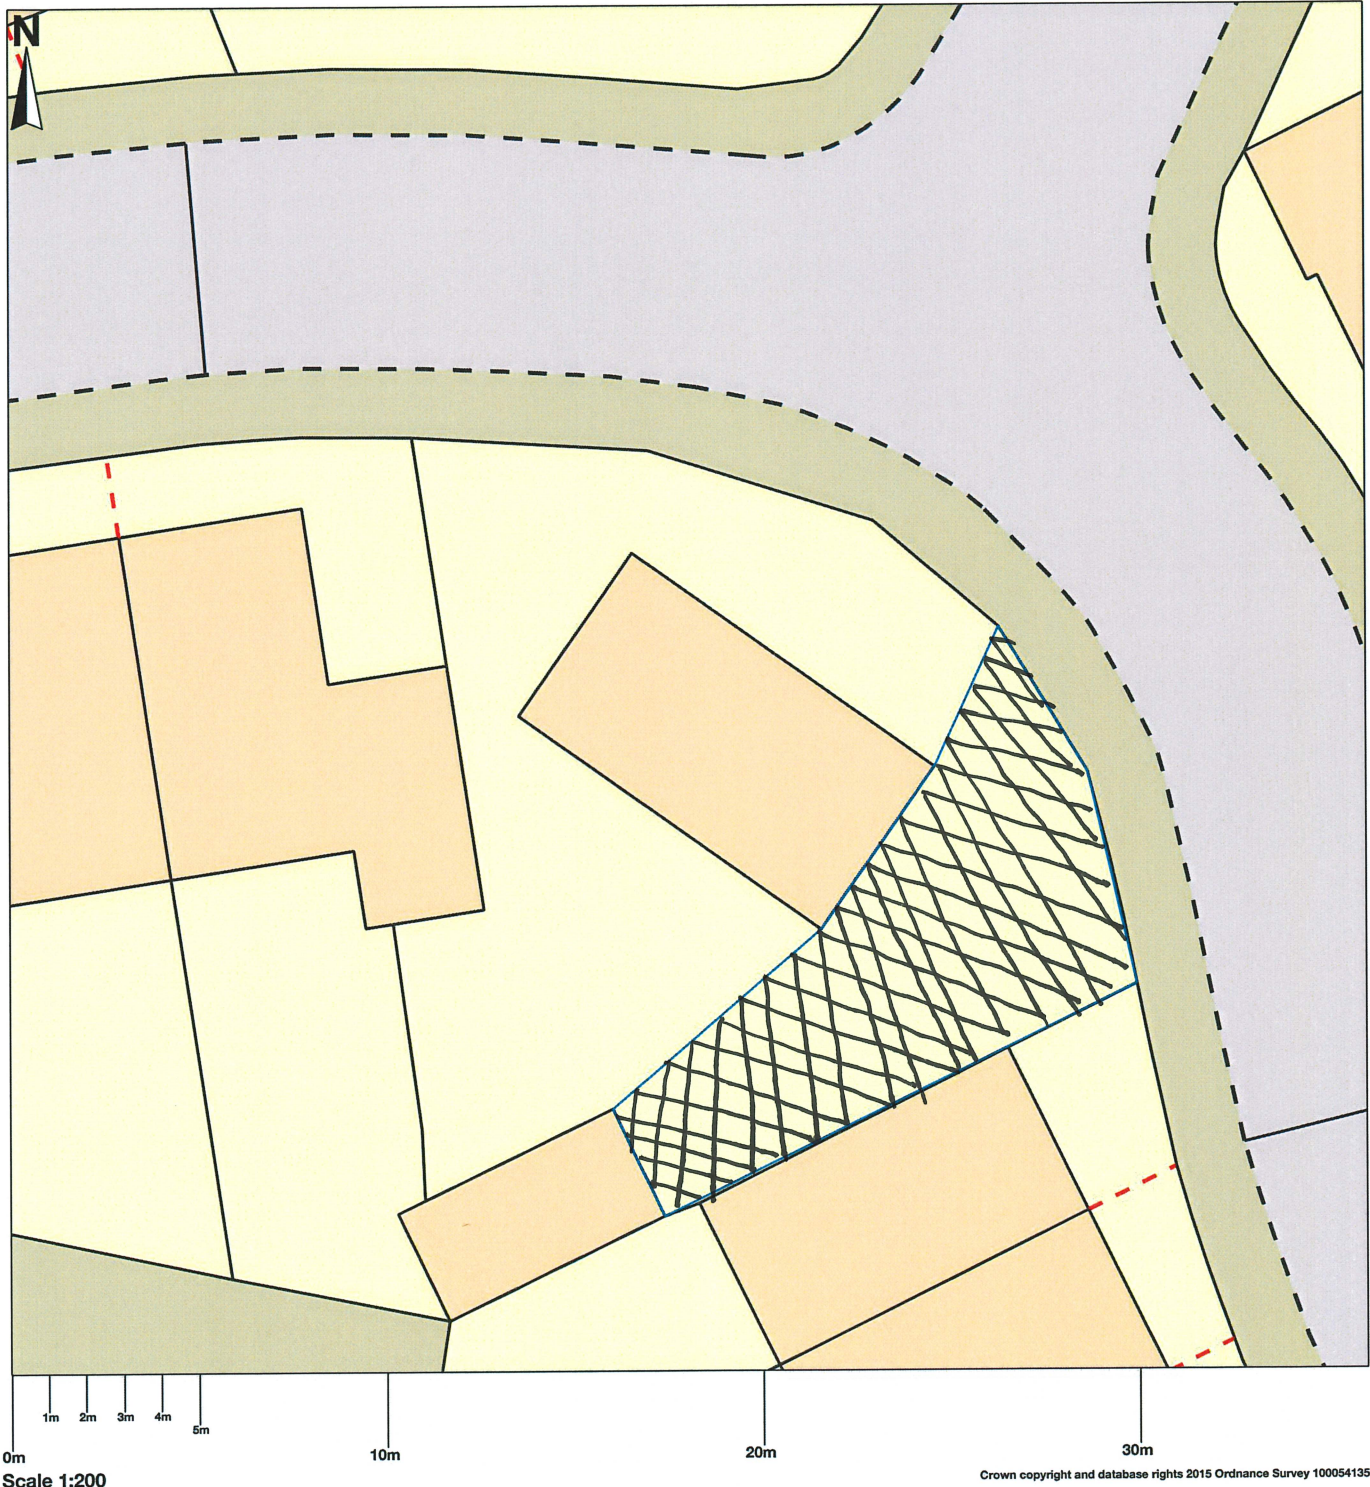

53 Cutforth Way, Romsey, SO51 0BN - Block Plan - Parking

Map area bounded by: 436898,122998 436934,123034. Produced on 22 November 2019 from the OS National Geographic Database. Reproduction in whole or part is prohibited without the prior permission of Ordnance Survey. © Crown copyright 2019. Supplied by UKPlanningMaps.com a licensed OS partner (100054135). Unique plan reference: b36buk/406824/551958

 - Parking area to be retained